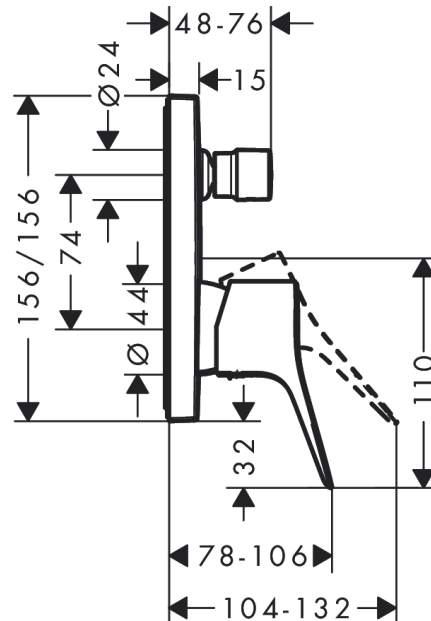

Vivenis

Single lever bath mixer for concealed installation for iBox universal

Surfaces: **Matt White** Article Number: **75415700**

Description

product features

- 2 functions
- connection type: basic set
- flow rate upper outlet: 21 l/min
- flow rate lower outlet: 29 l/min
- min. operating pressure: 1 bar
- max. operating pressure: 10 bar
- ceramic cartridge
- temperature limitation adjustable
- diverter with automatic resetting
- with silencer

Design awards

reddot winner 2021

Product image

Scale drawing

Flowchart